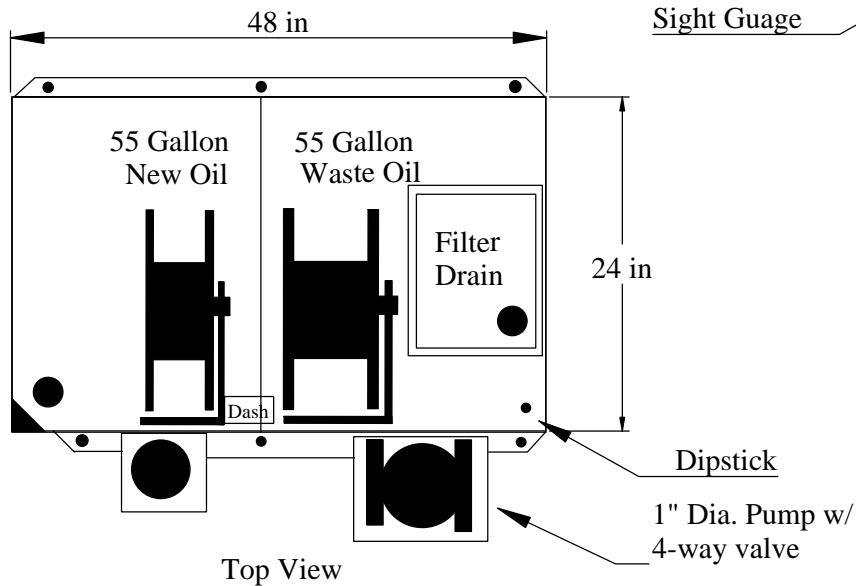

# V-110-A

- (1) LC-500 New Oil Reel w/ 1/2" hose x 40'
- (1) LC-500 Waste Oil Reel w/ 3/4" hose x 35'
- (1) Pneumatic Control Panel

**Valley Engineering**

Issue #1 - V-110-A

2 tank + Filter Drain