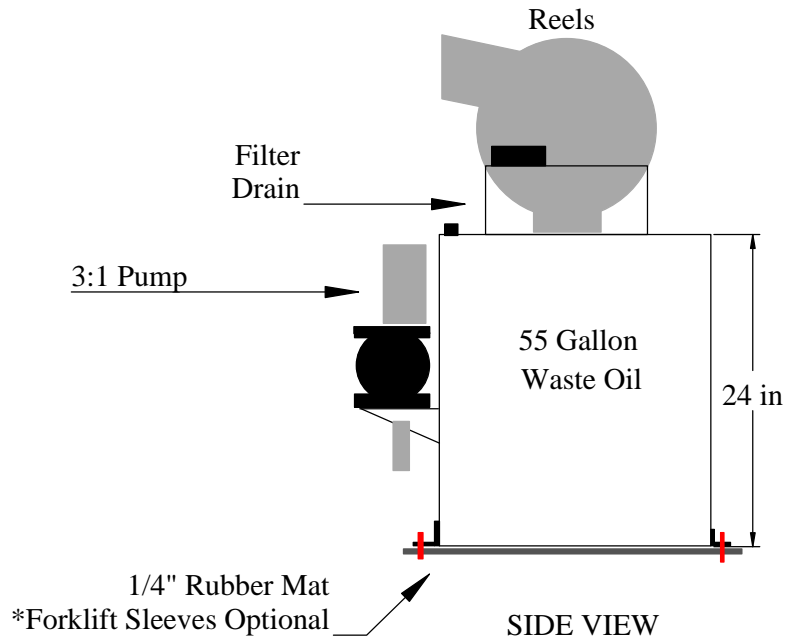

# V-110-A

- (1) LC-500 New Oil Reel w/ 1/2" hose x 40'
- (1) LC-500 Waste Oil Reel w/ 3/4" hose x 35'
- (1) Pneumatic Control Panel

**Valley Engineering**

Issue #1 - V-110-A

2 tank + Filter Drain