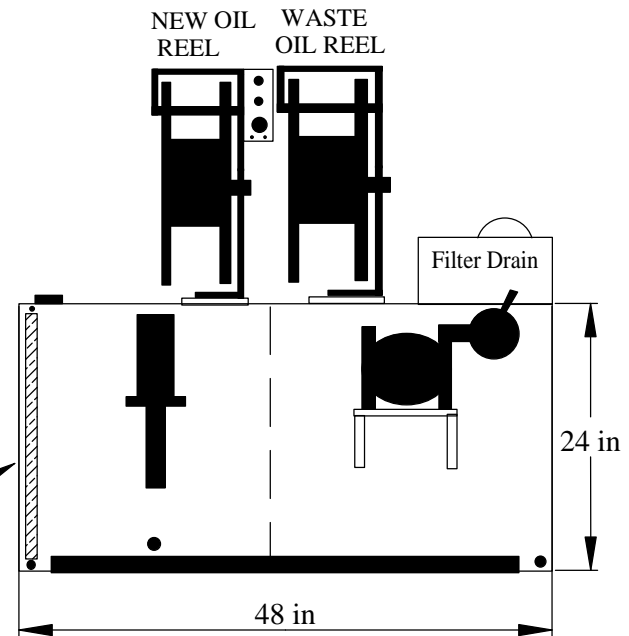

# V-110-A

- (1) LC-500 New Oil Reel w/ 1/2" hose x 40'
- (1) LC-500 Waste Oil Reel w/ 3/4" hose x 35'
- (1) Pneumatic Control Panel

**Valley Engineering**

Issue #1 - V-110-A

2 tank + Filter Drain